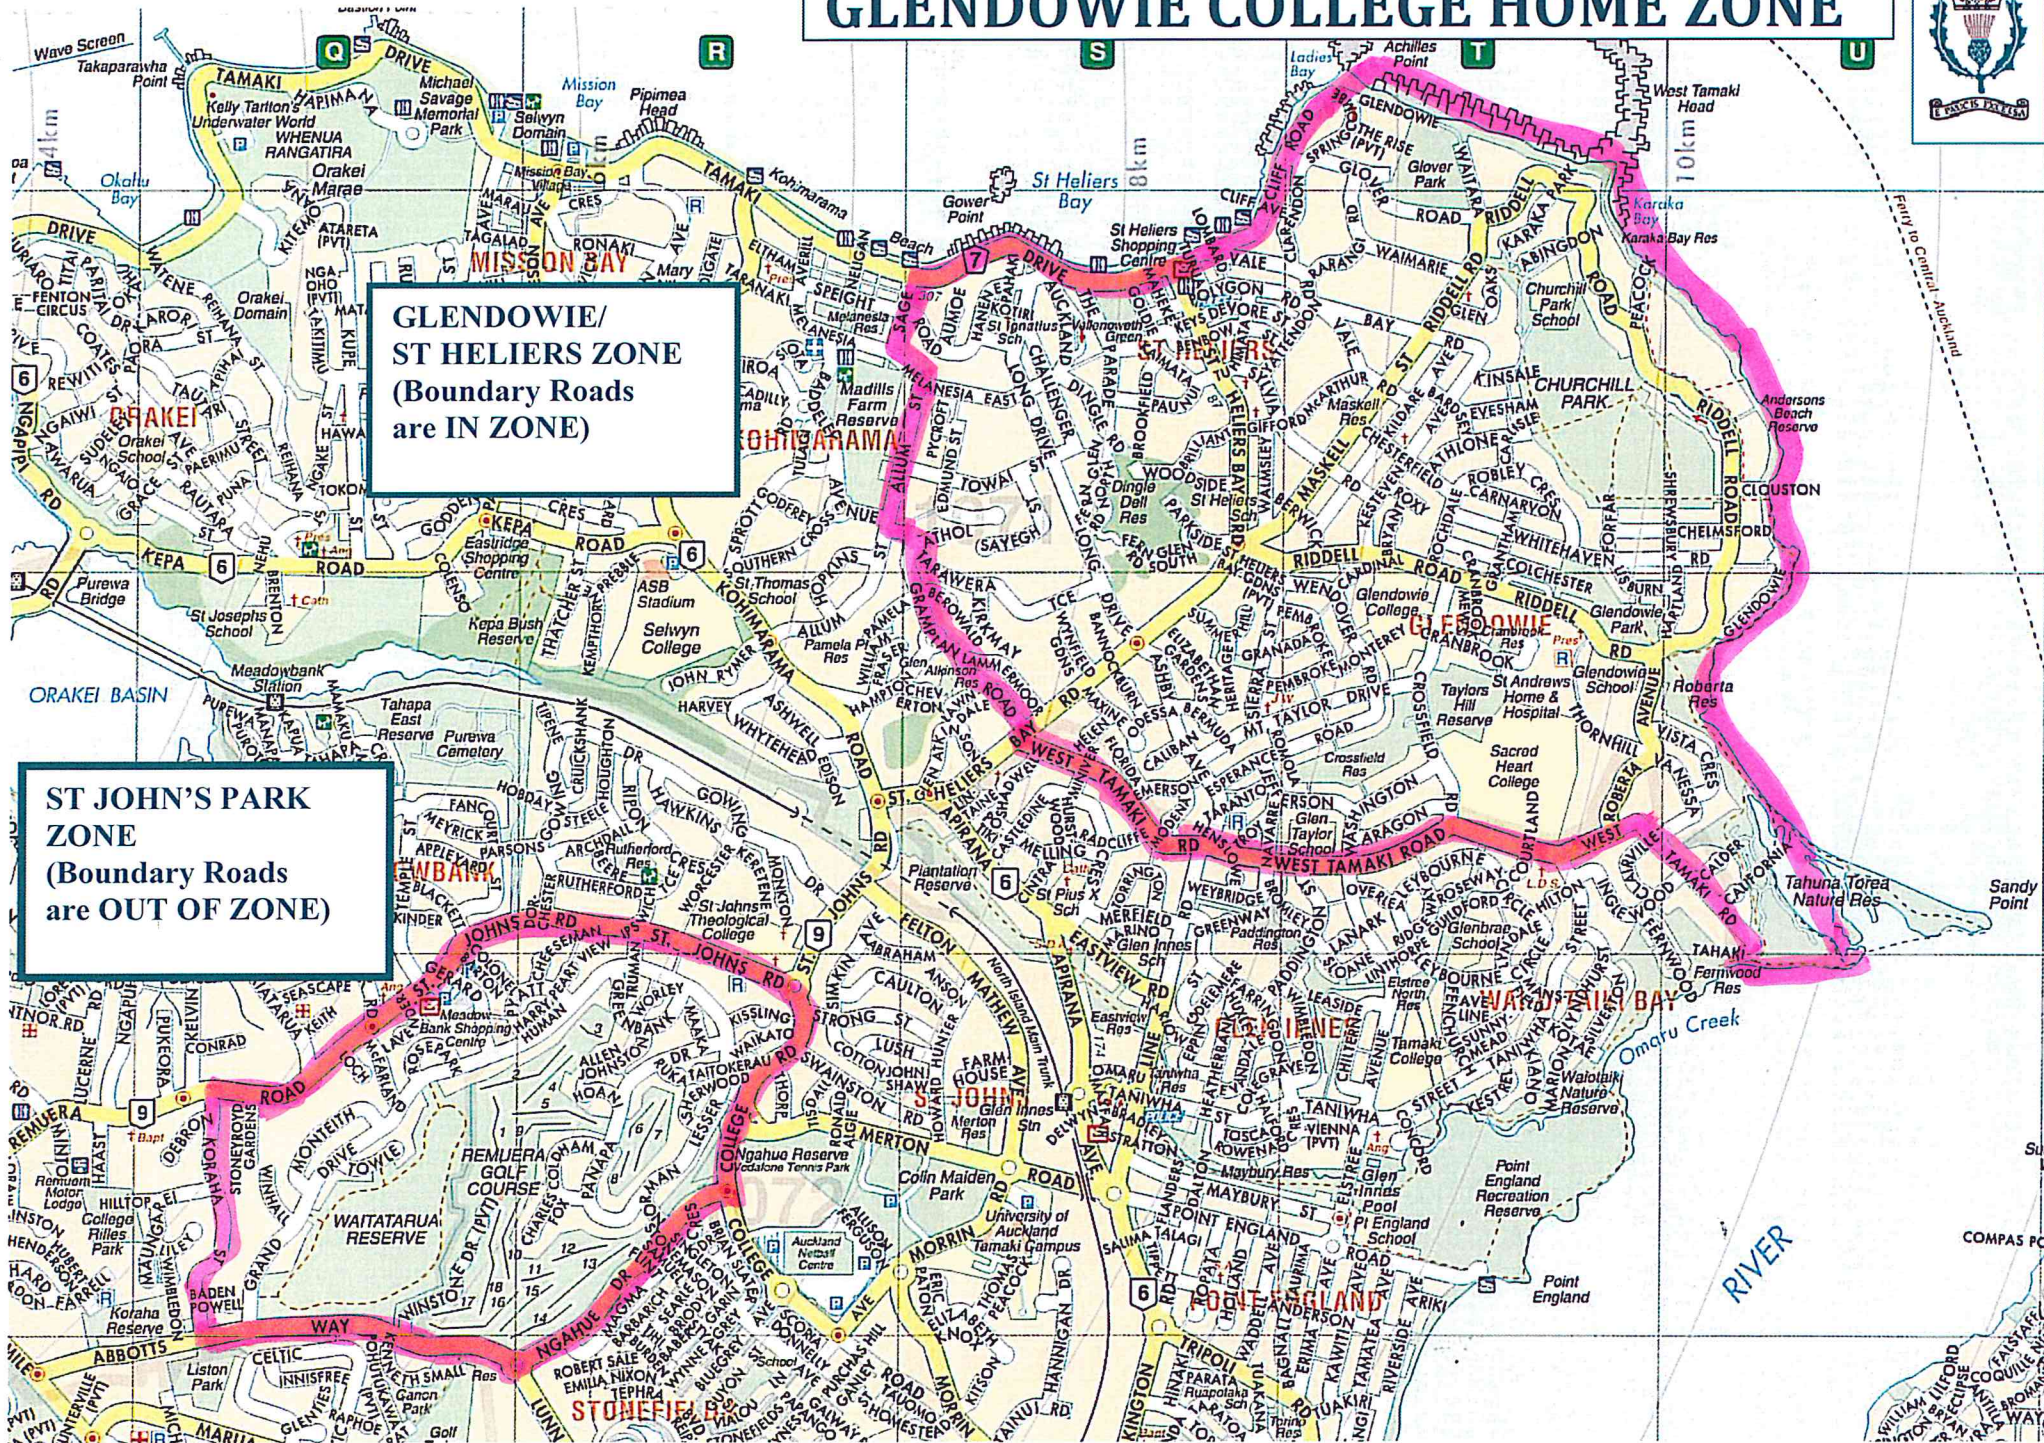

# GLENDOWIE COLLEGE HOME ZONE

**GLENDOWIE/  
ST HELIERS ZONE**  
(Boundary Roads  
are IN ZONE)

**ST JOHN'S PARK  
ZONE**  
(Boundary Roads  
are OUT OF ZONE)