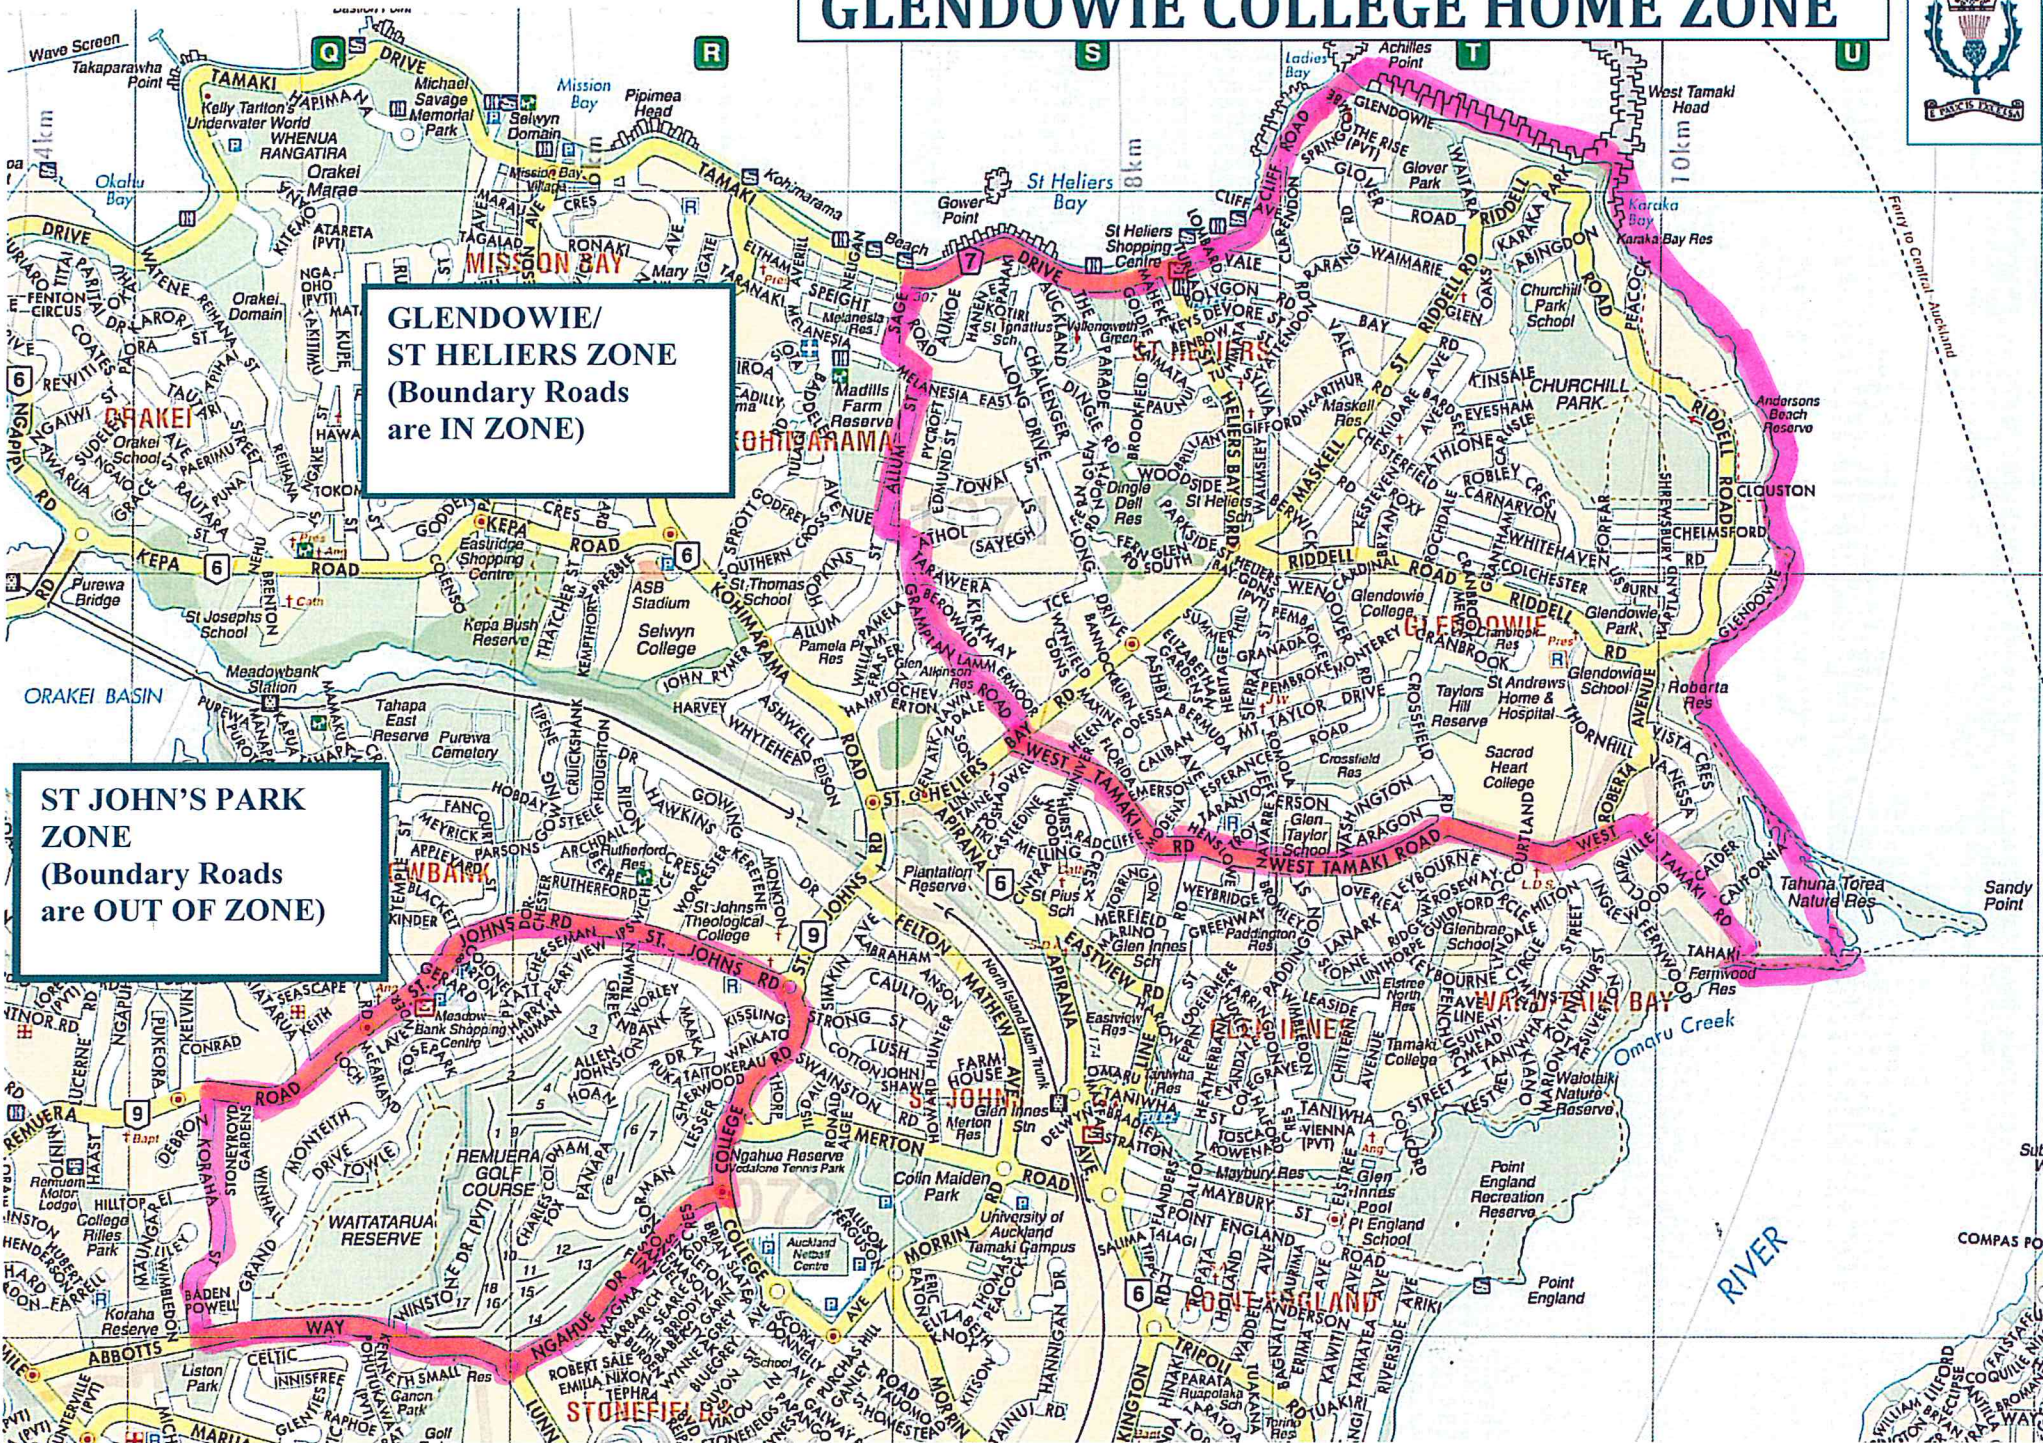

GLENDOWIE COLLEGE HOME ZONE

**GLENDOWIE/
ST HELIERS ZONE**
(Boundary Roads
are IN ZONE)

**ST JOHN'S PARK
ZONE**
(Boundary Roads
are OUT OF ZONE)