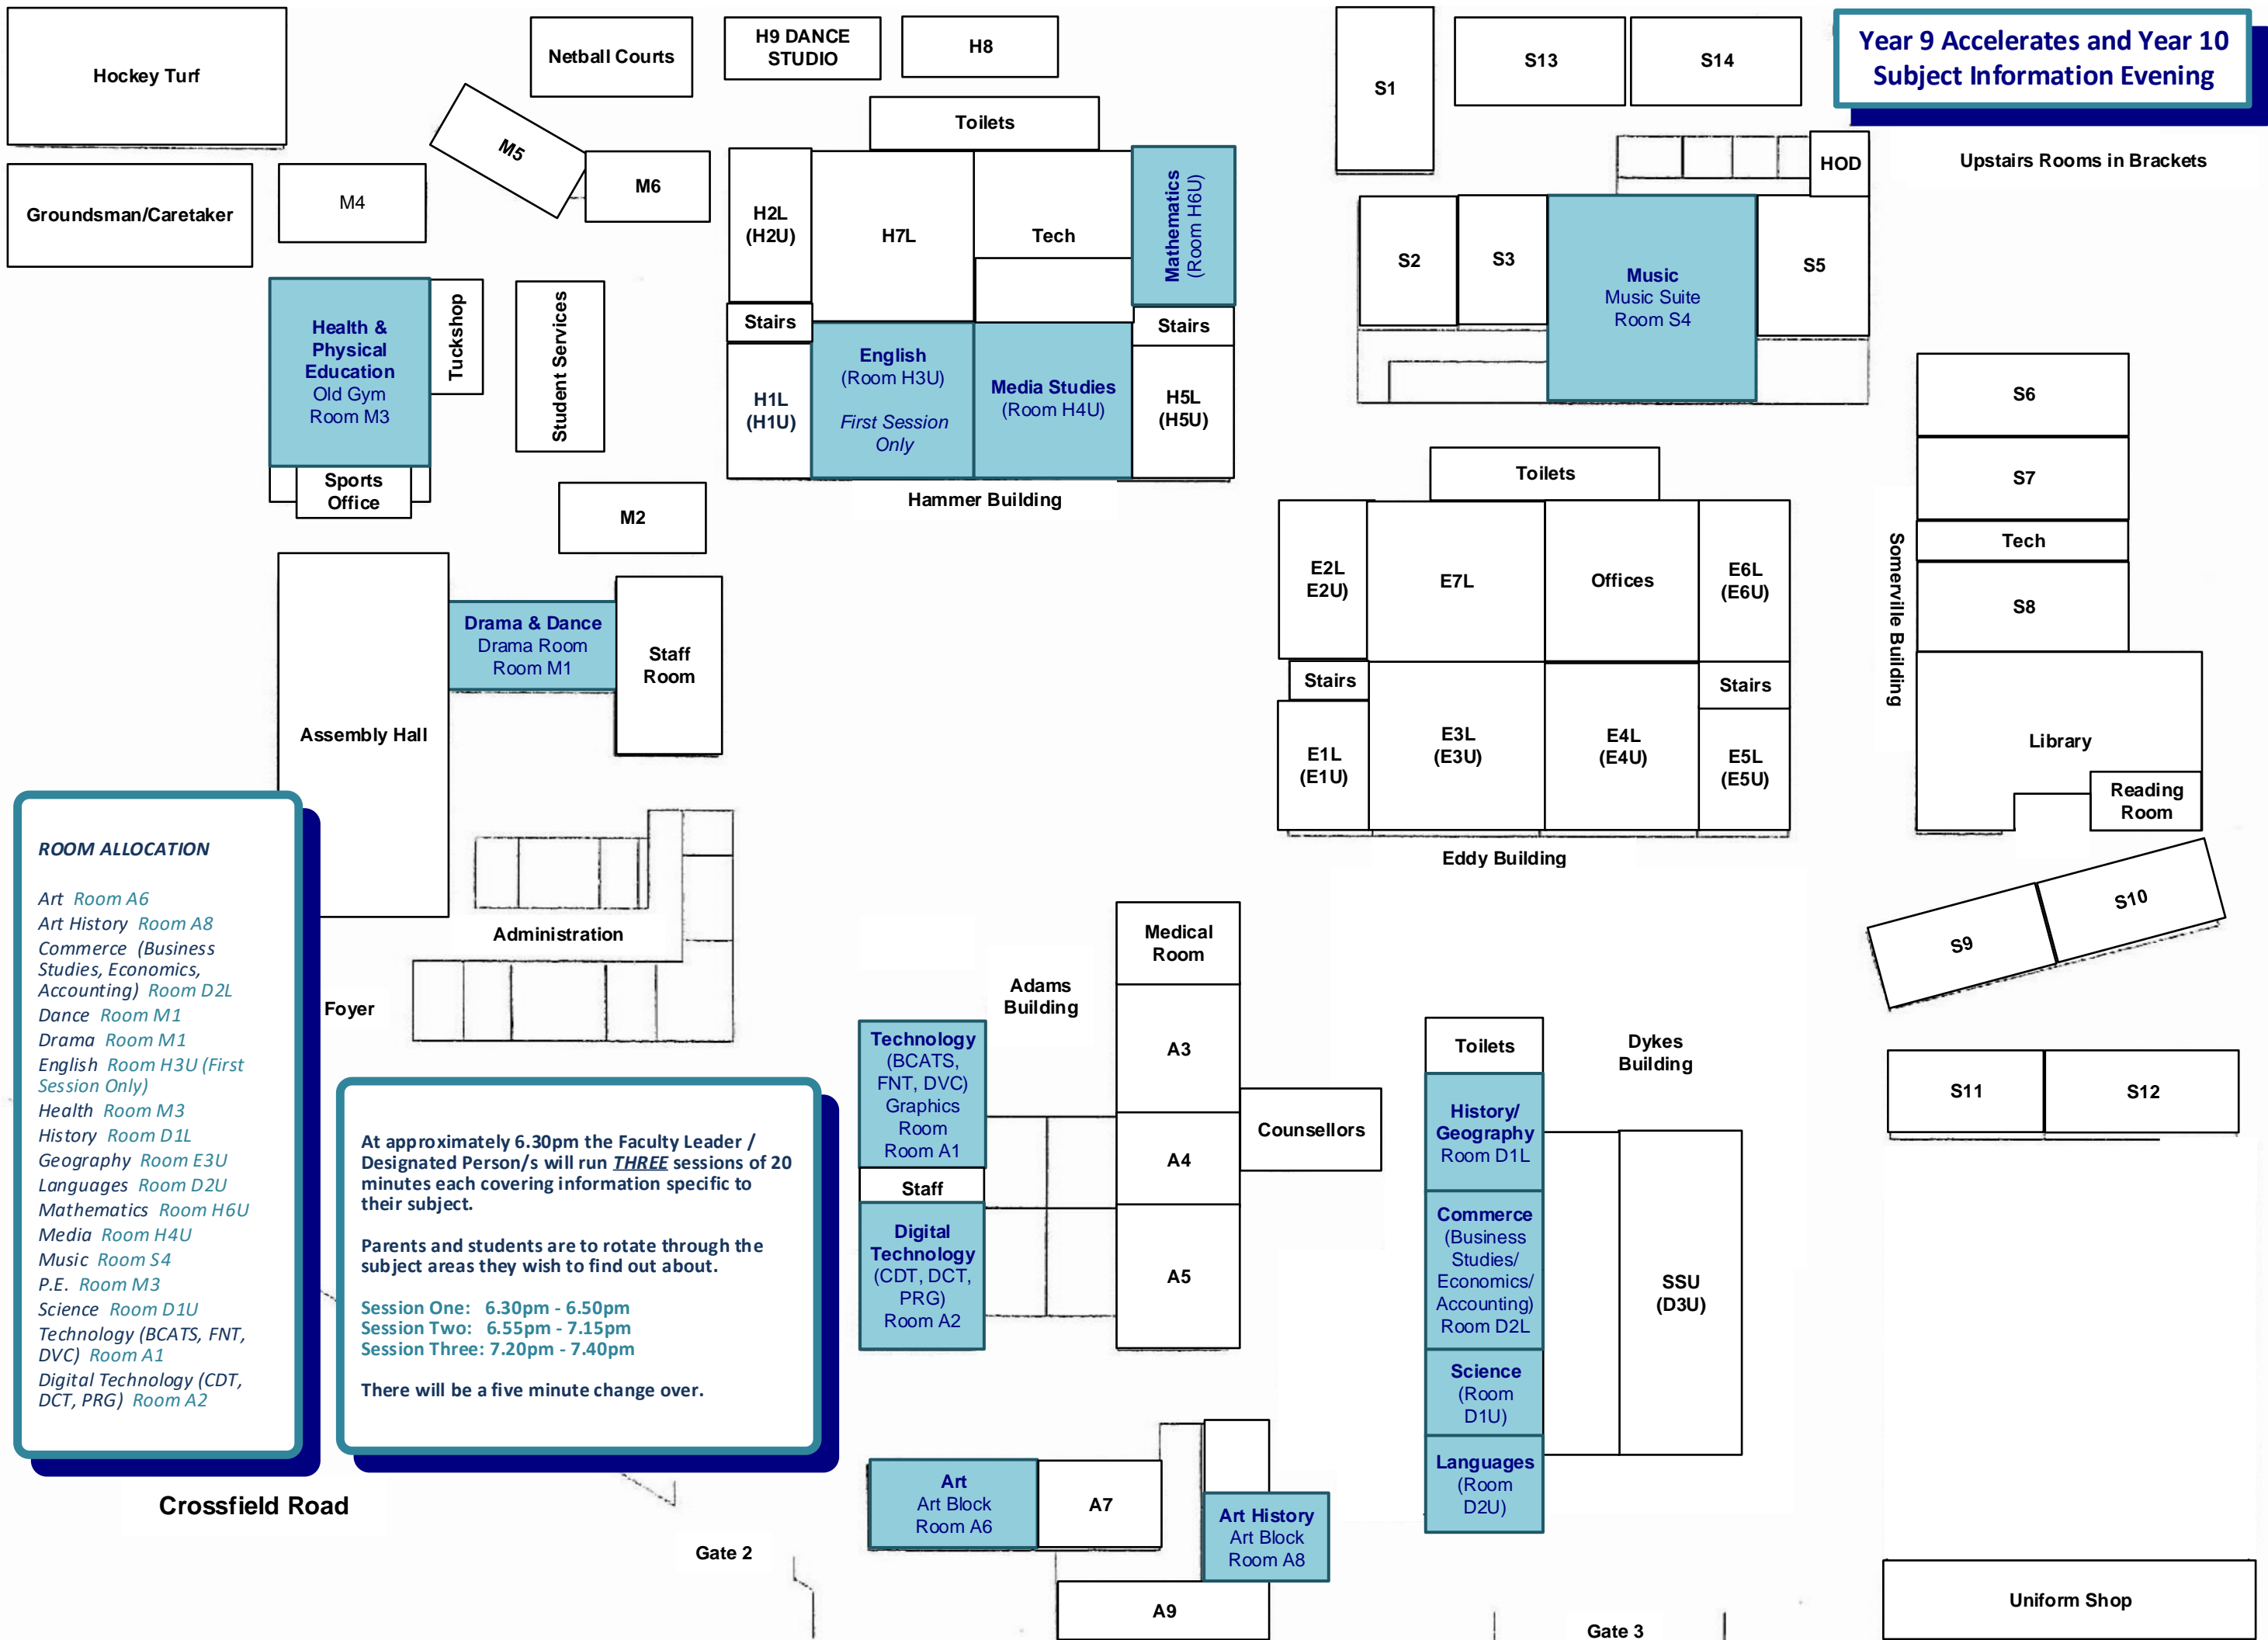

Year 9 Accelerates and Year 10 Subject Information Evening

Crossfield Road

Gate 2

Gate 3

Upstairs Rooms in Brackets

Somerville Building

Uniform Shop